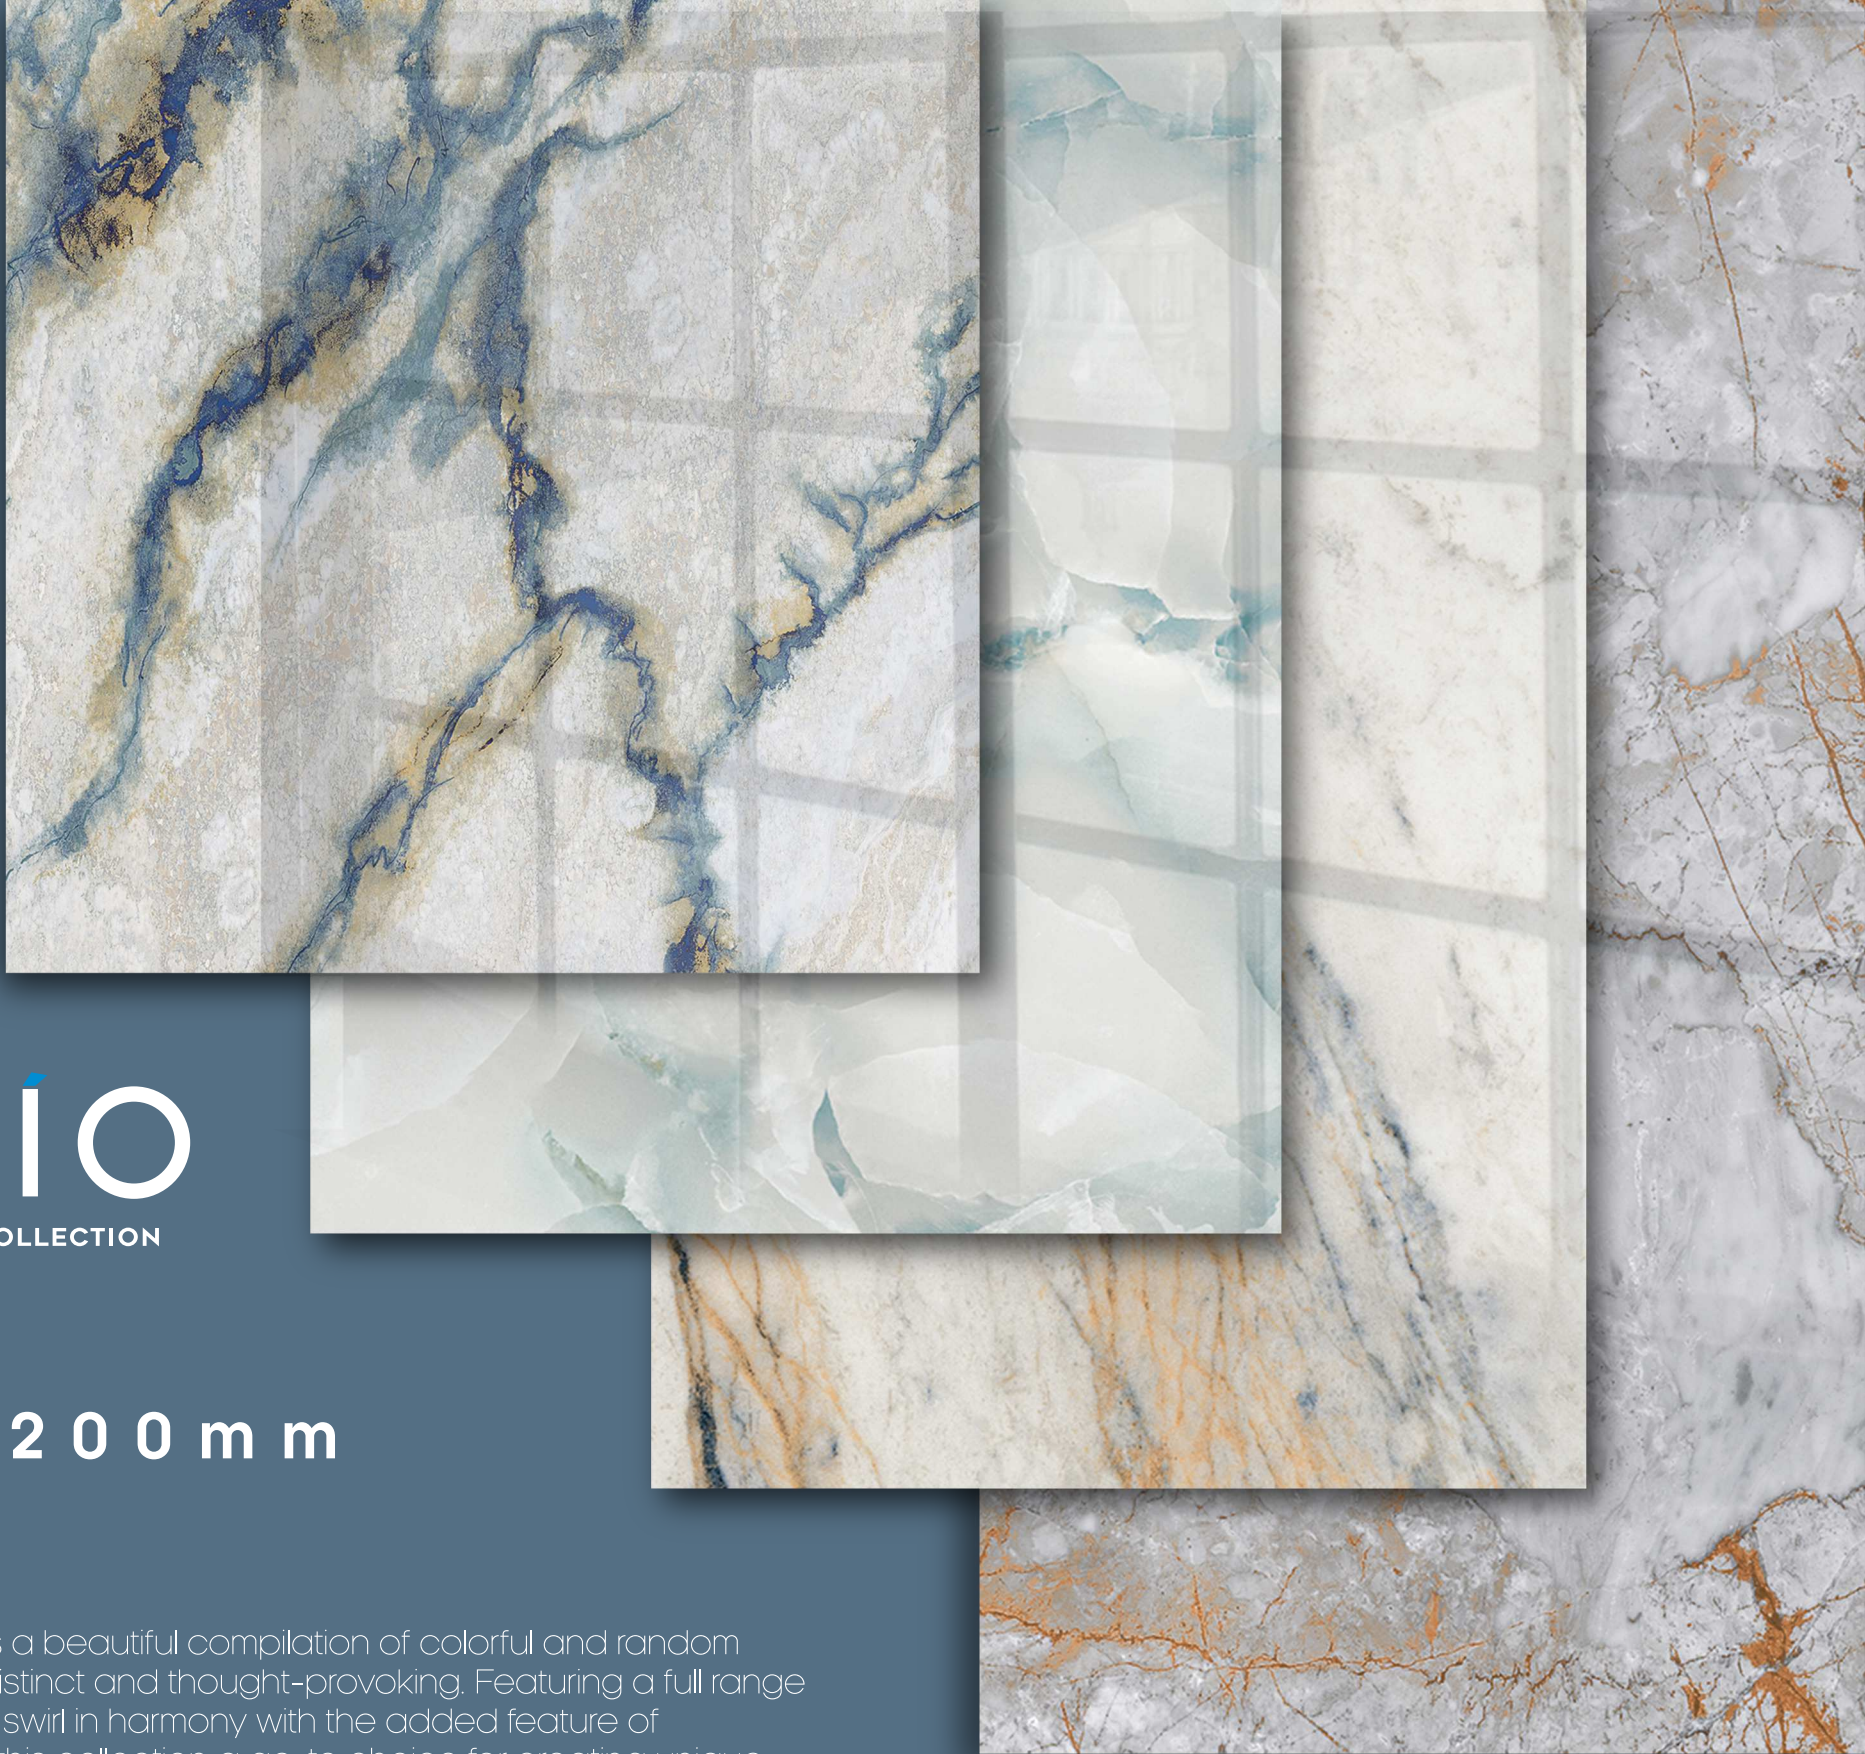

www.skytouchceramic.com

IMPÍO

GLOSSY MULTY COLLECTION

600 x 1200 mm

The Glossy Multy is a beautiful compilation of colorful and random designs that are distinct and thought-provoking. Featuring a full range of vivid colors that swirl in harmony with the added feature of glossiness makes this collection a go-to choice for creating unique designs. Physically durable and aesthetically appealing, these surfaces can be used for various applications in domestic and commercial settings.