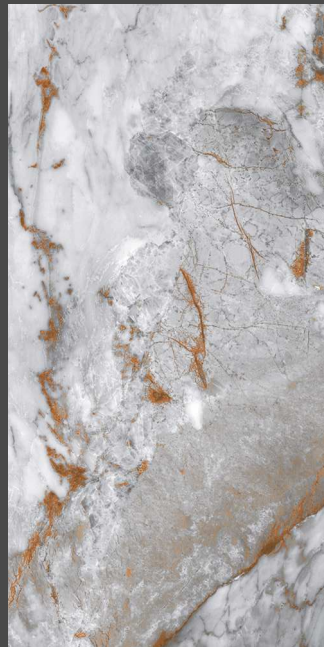

IMPIO
GLOSSY MULTY COLLECTION

600x
1200mm

VILLA BROWN