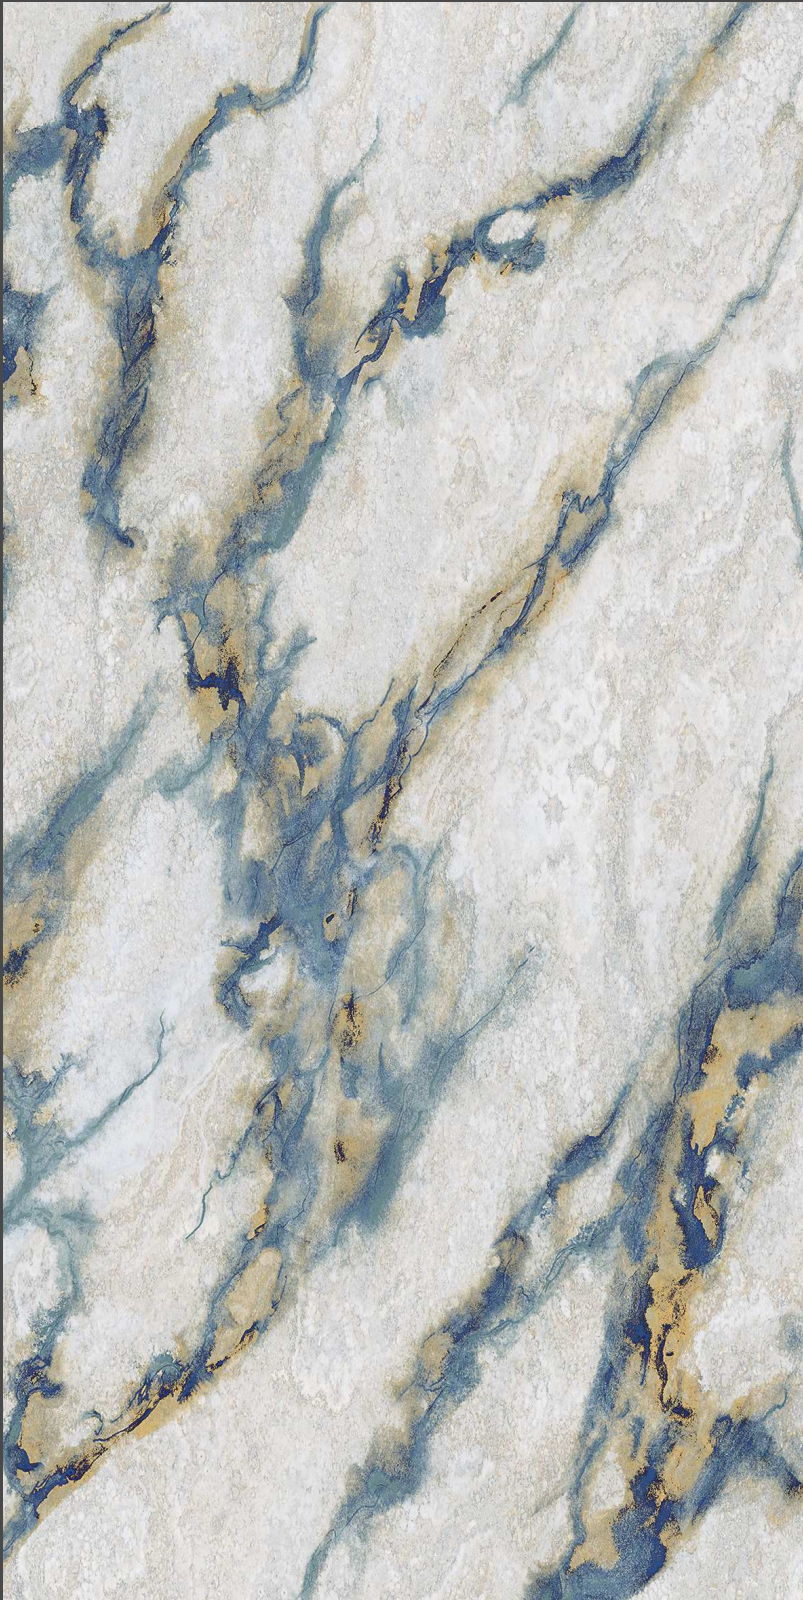

IMPIO
GLOSSY MULTY COLLECTION

600x
1200mm

ARILA CYAN