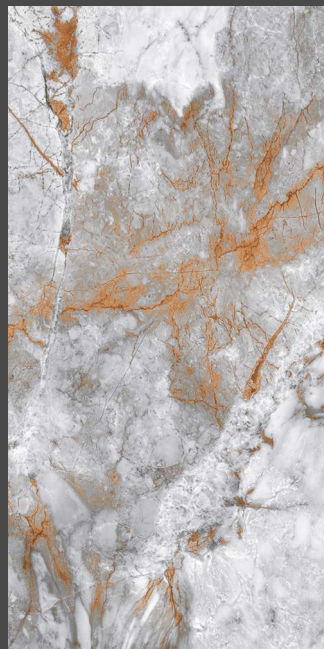

IMPIO
GLOSSY MULTY COLLECTION

600x
1200mm

VILLA BROWN