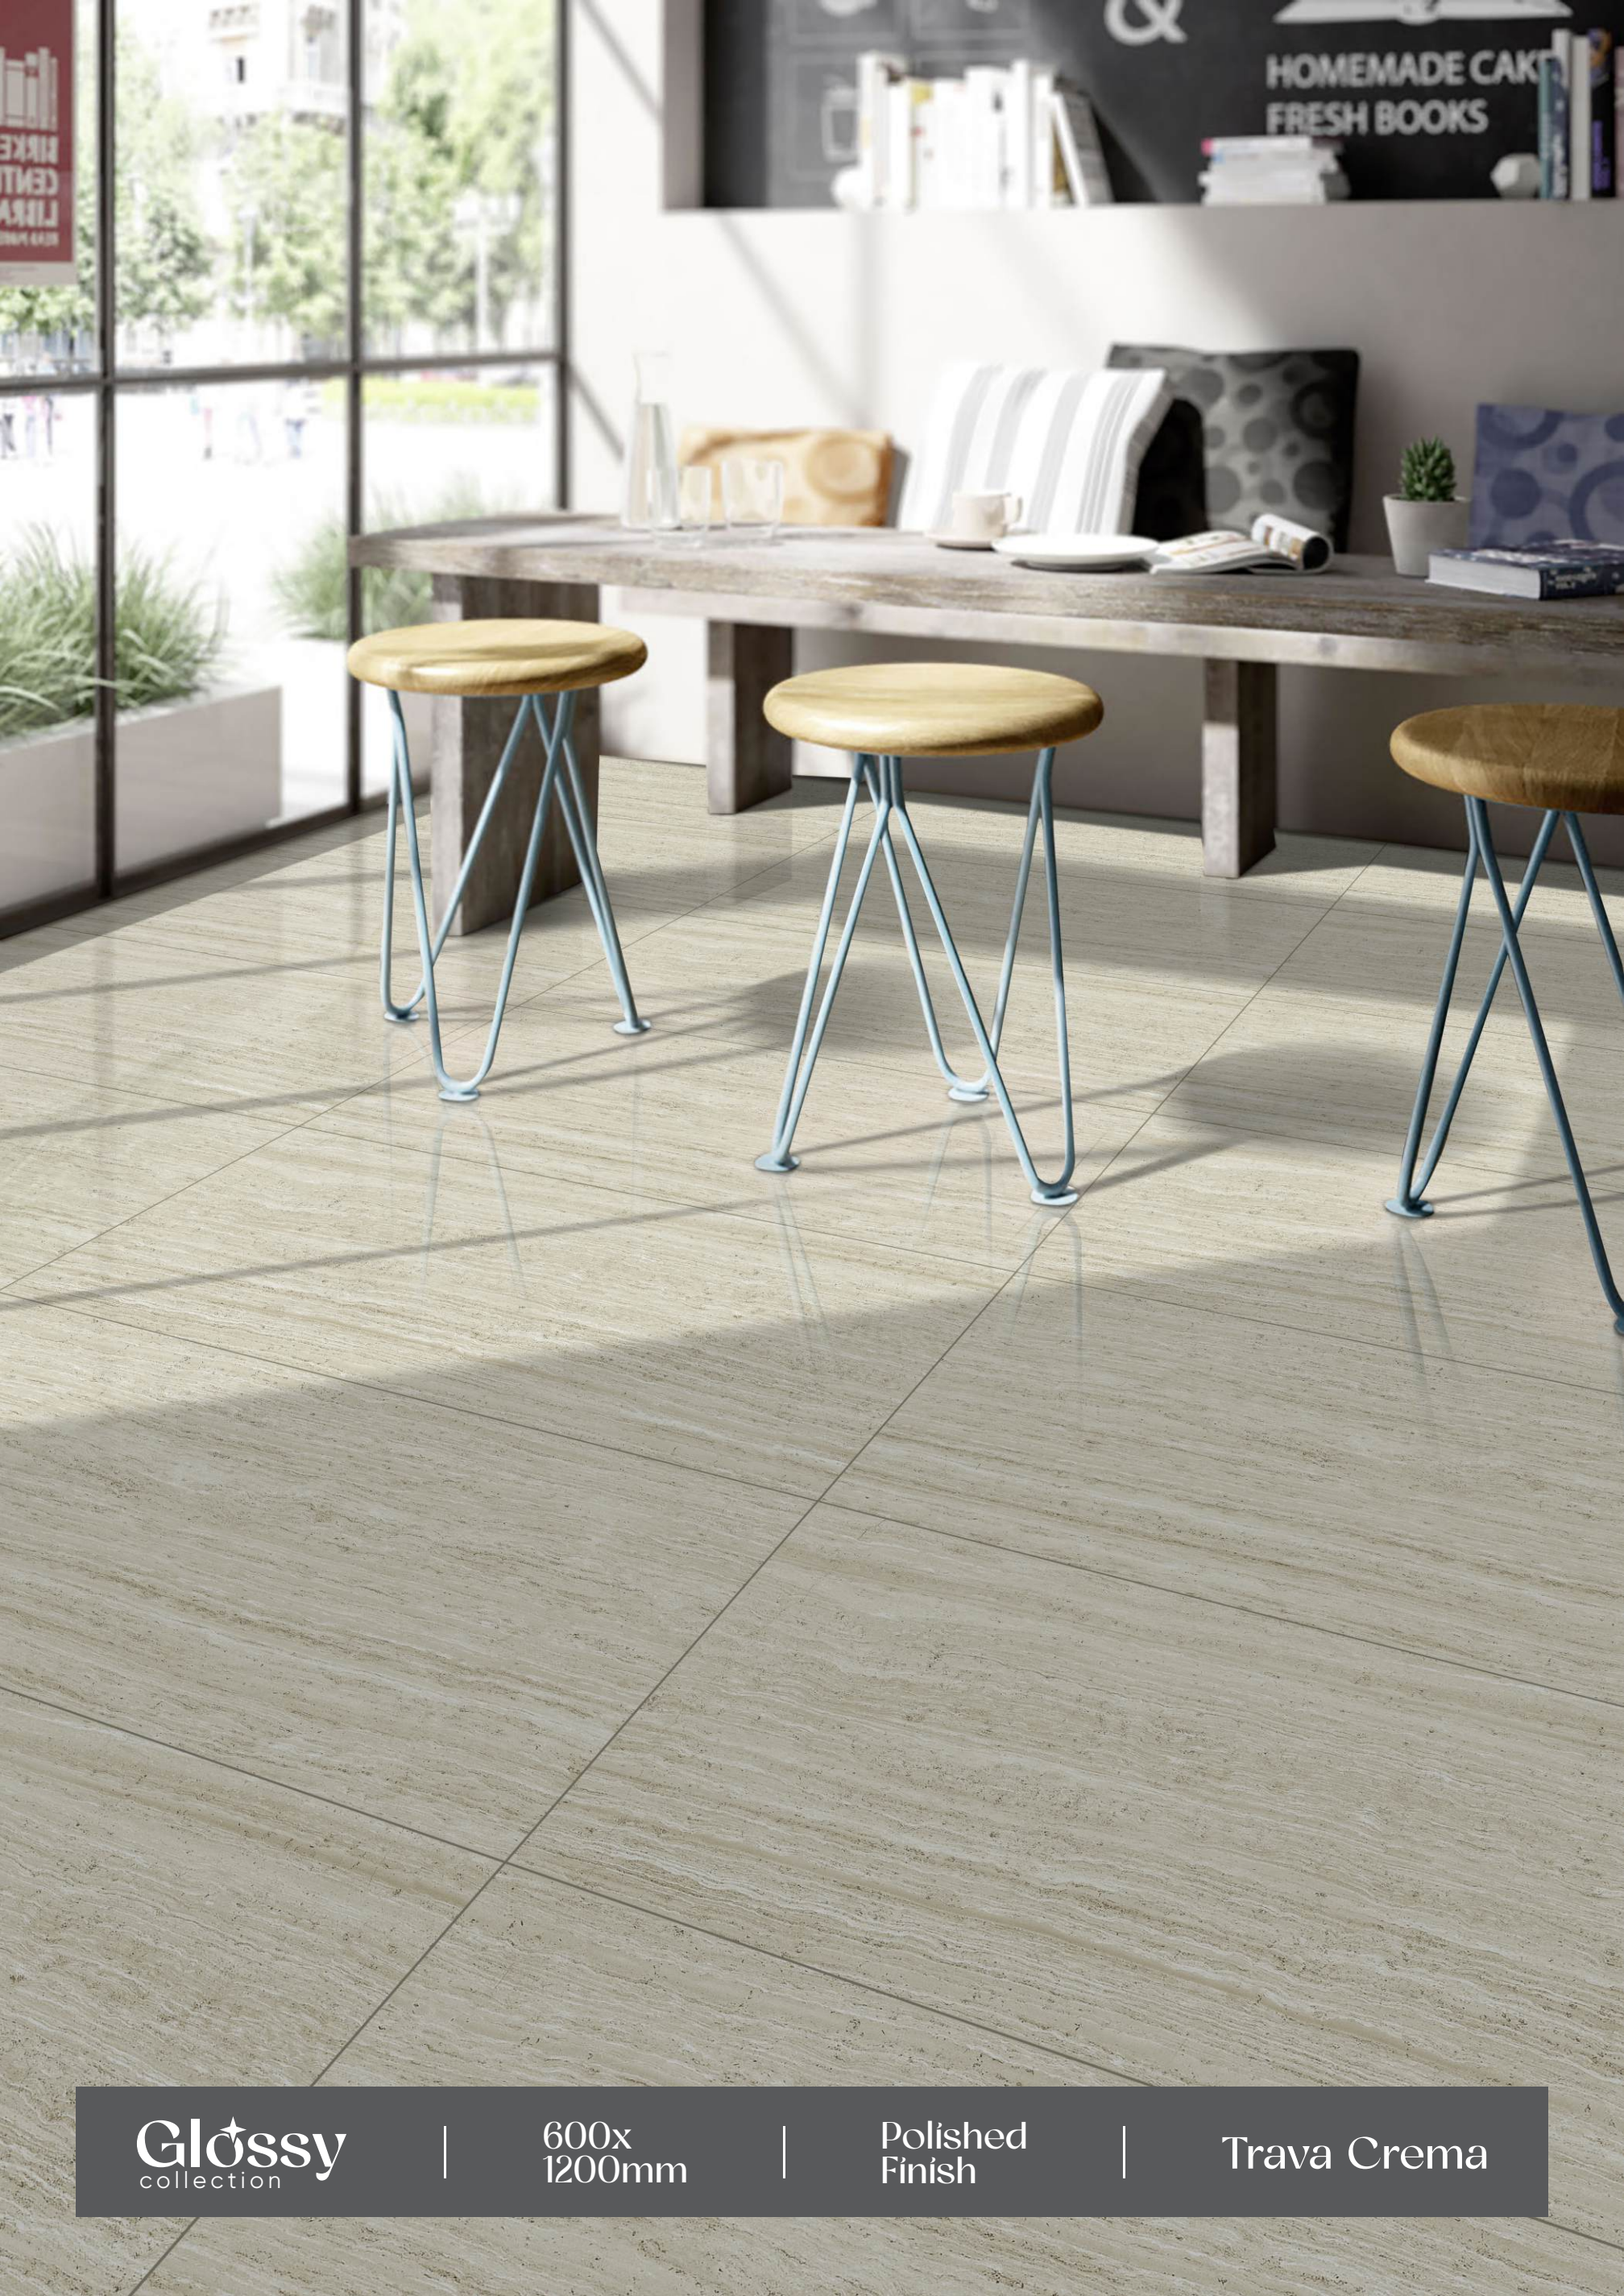

Glossy
collection

600x
1200mm

Polished
Finish

Trava Crema