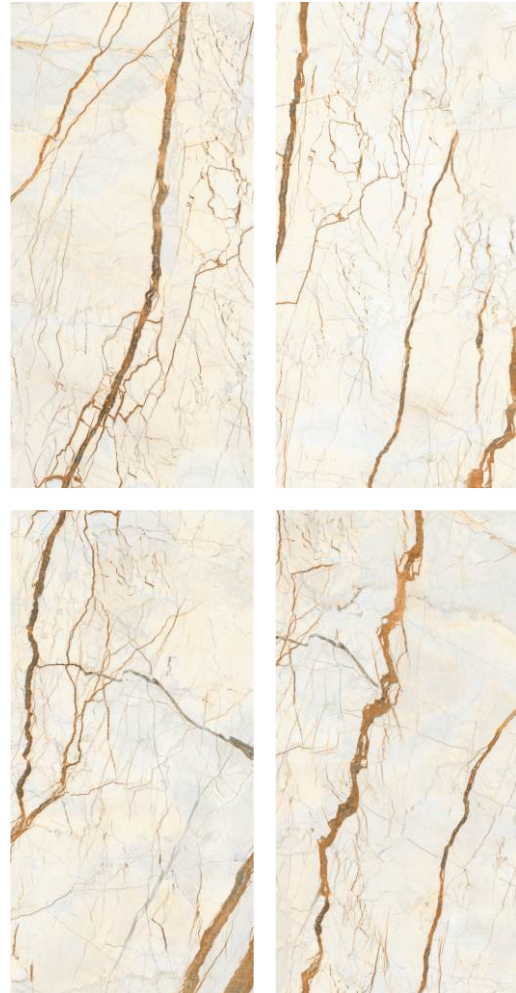

## Rossalia Line

FINISH :  
POLISHED

SIZE :  
600X1200MM

Easy to  
clean

Frost  
Resistance

Low Water  
Absorption

Dimensional  
stability

Fire  
Resistance