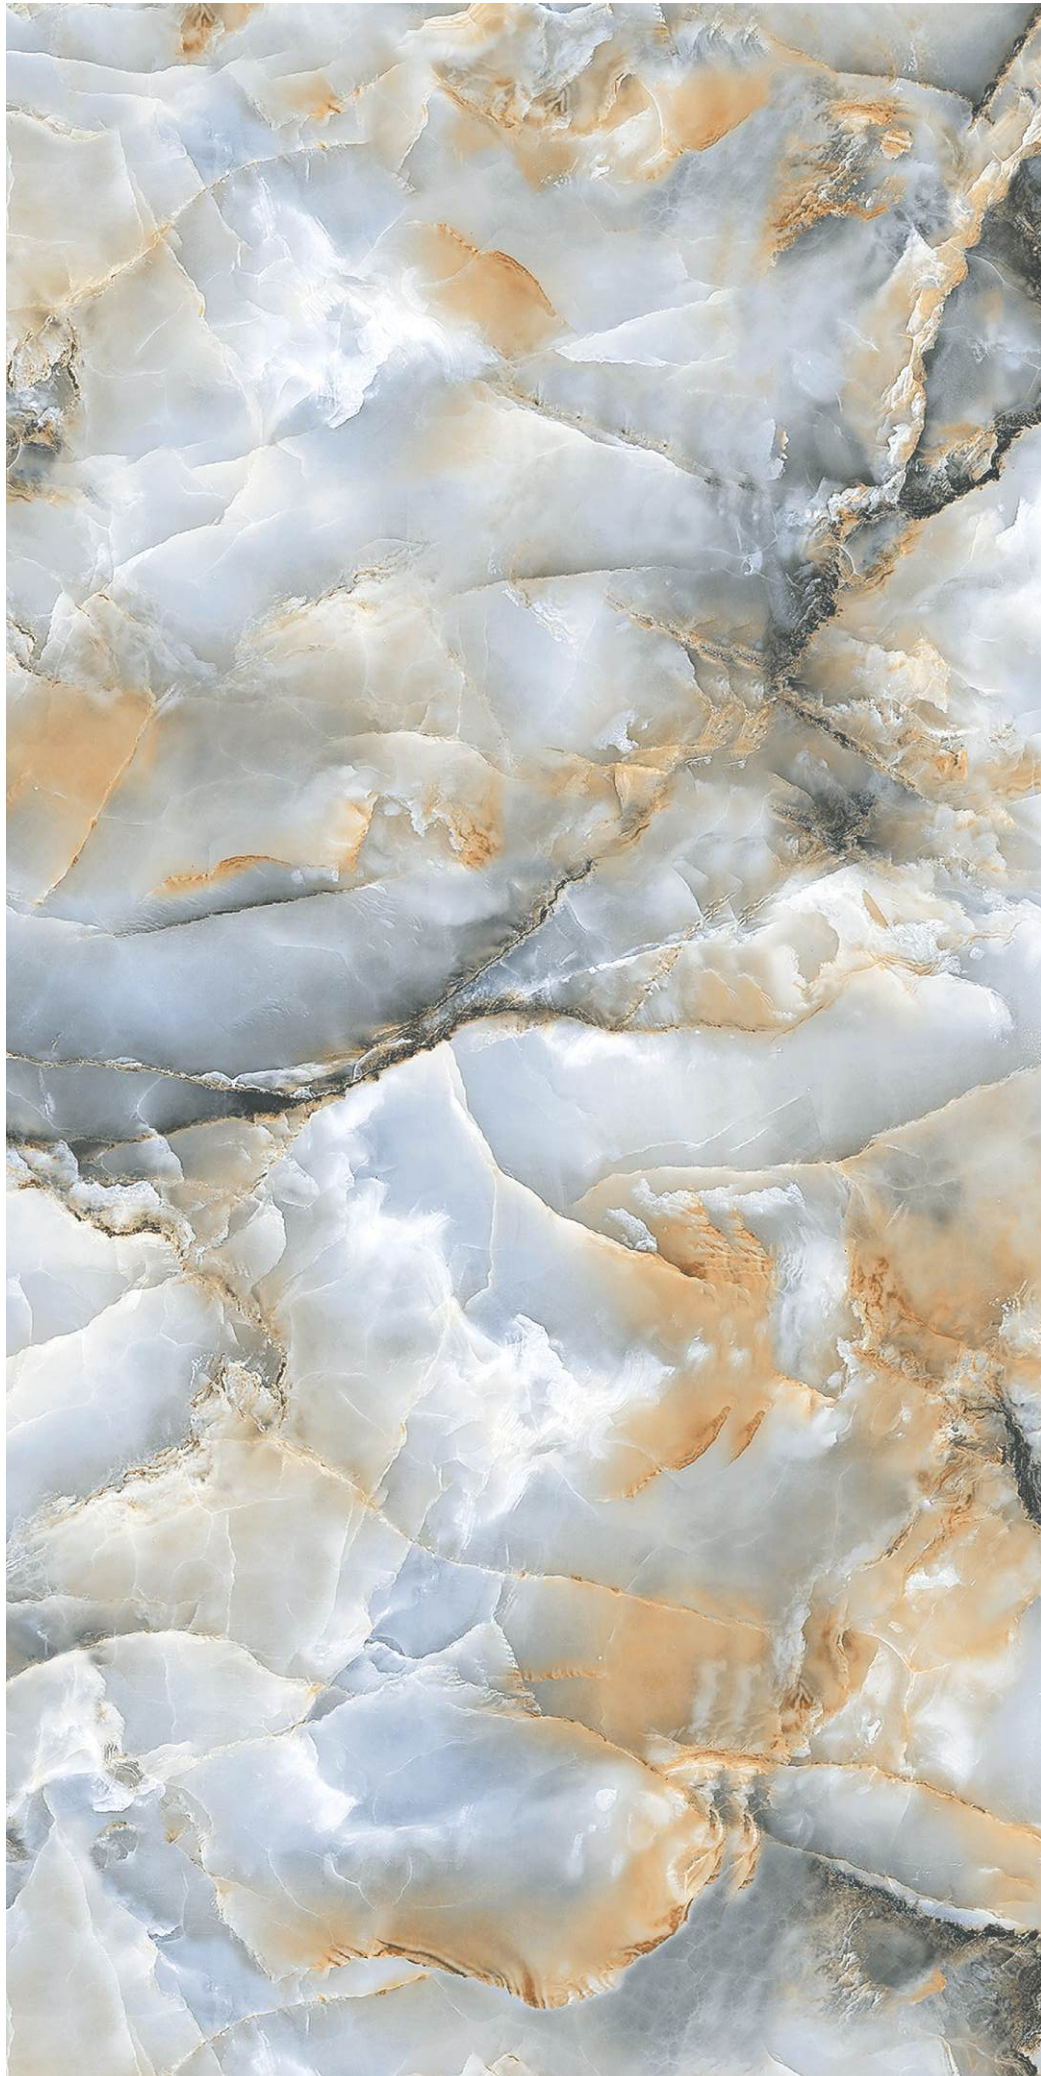

Glossy

collection

Wiscon Marble

FINISH :
POLISHED

SIZE :
600X1200MM

Easy to
clean

Frost
Resistance

Low Water
Absorption

Dimensional
stability

Fire
Resistance

Chemical
Resistance

Easy
Installation

Cracking
Resistance