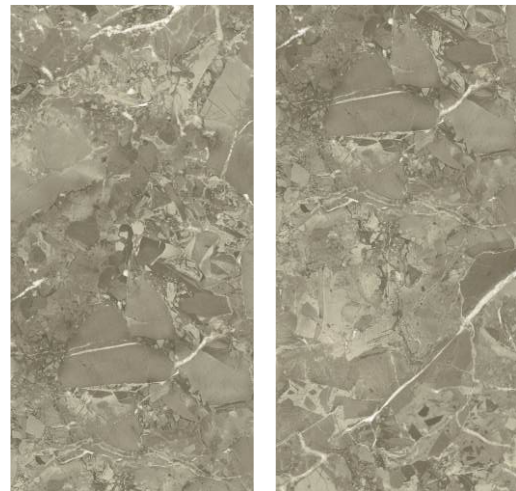

## Lorenzo Verde

FINISH :  
POLISHED

SIZE :  
600X1200MM

Easy to  
clean

Frost  
Resistance

Low Water  
Absorption

Dimensional  
stability

Fire  
Resistance