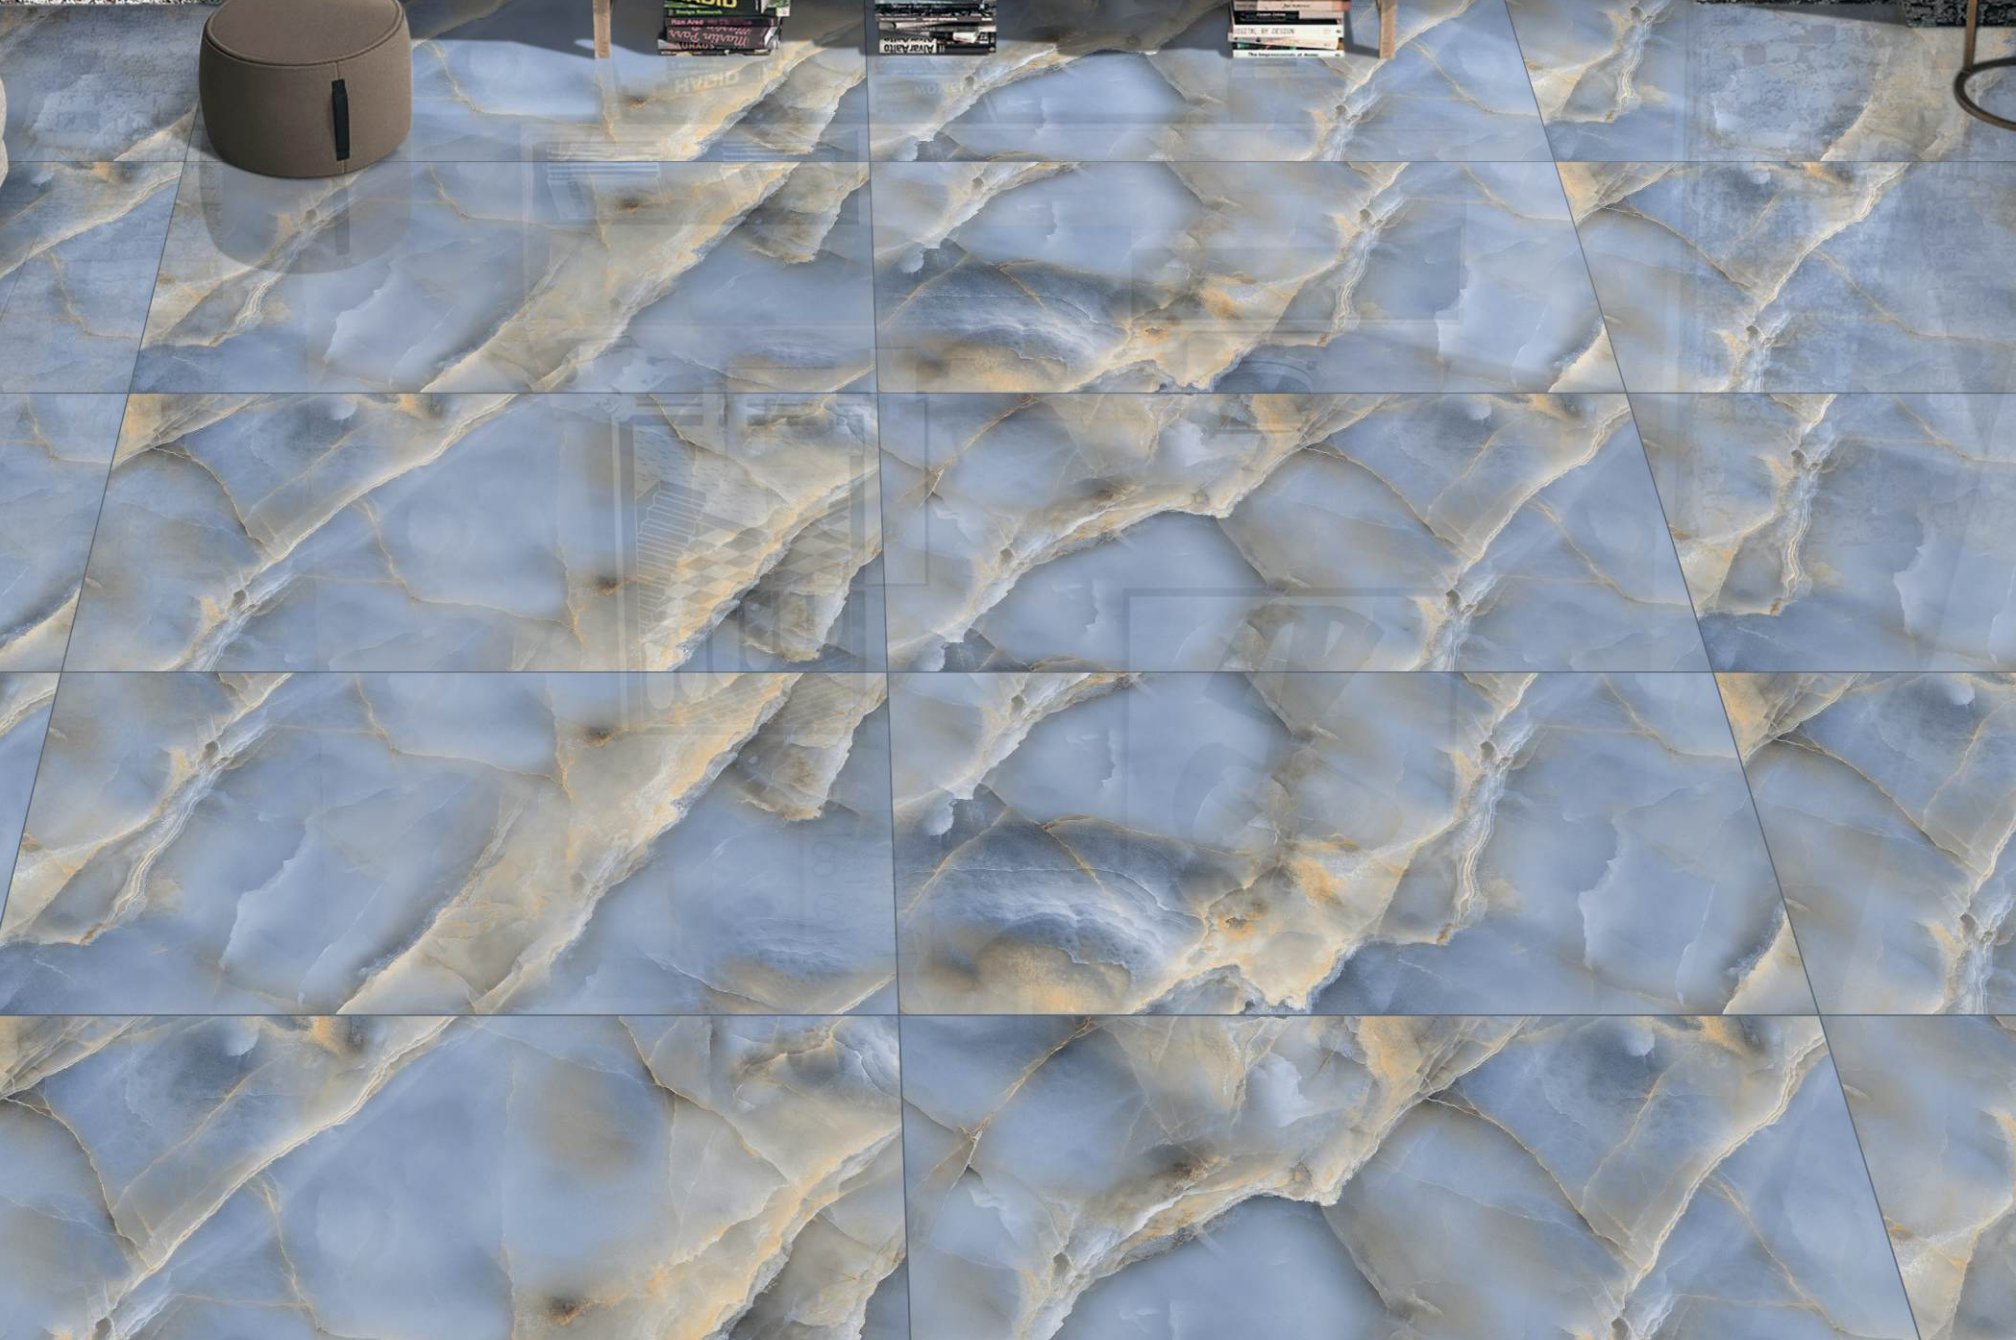

Glossy collection | 600x1200mm | Polished Finish | Snow Blue