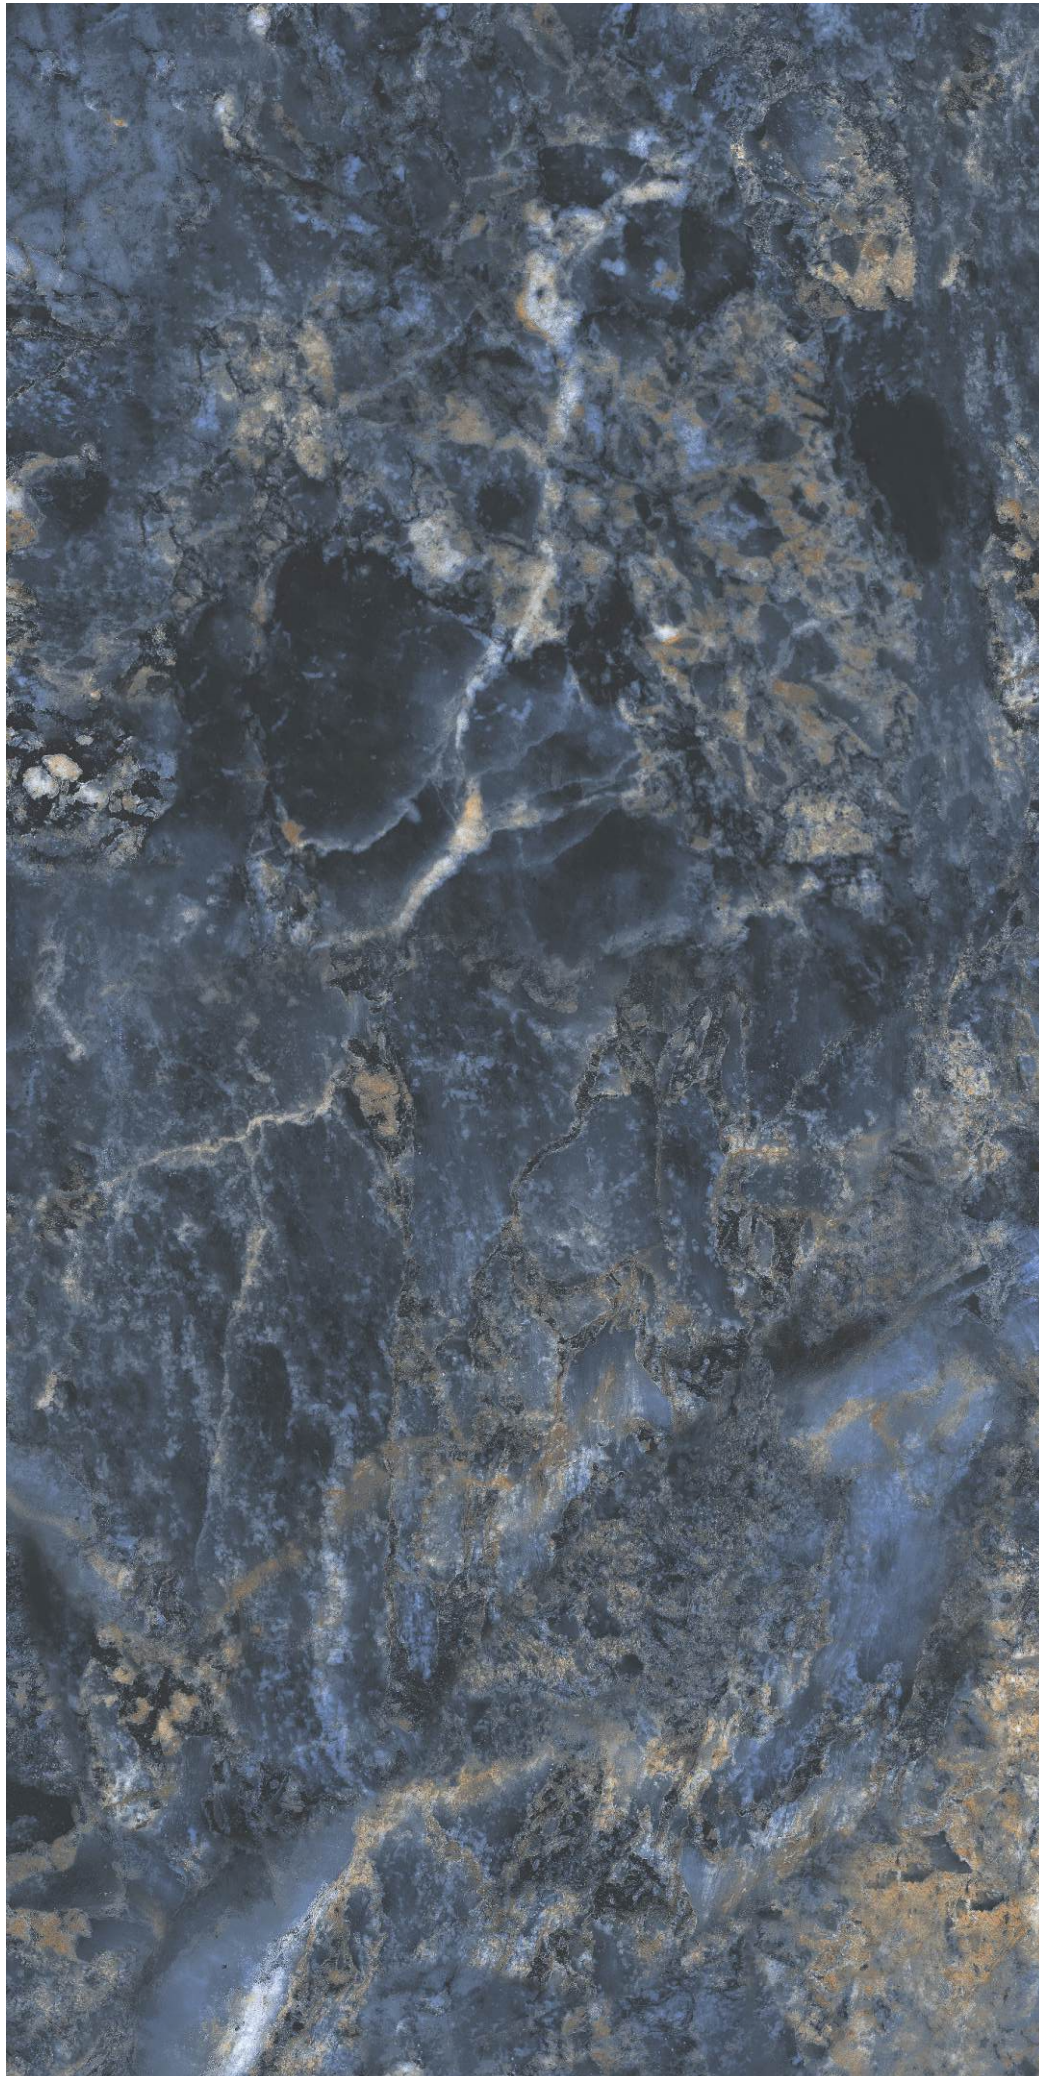

Glossy

collection

Ocean Sea

FINISH :
POLISHED

SIZE :
600X1200MM