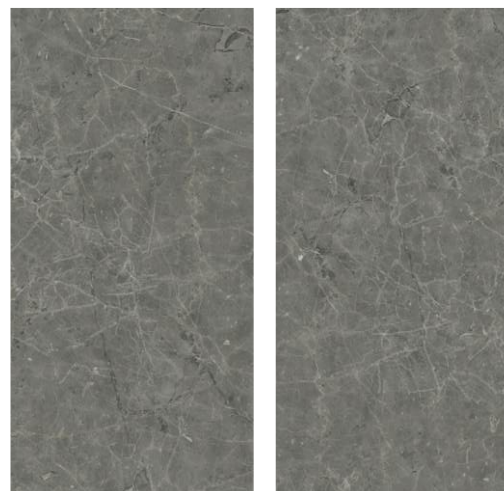

## Lipsa Grafito

FINISH :  
POLISHED

SIZE :  
600X1200MM

Easy to  
clean

Frost  
Resistance

Low Water  
Absorption

Dimensional  
stability

Fire  
Resistance