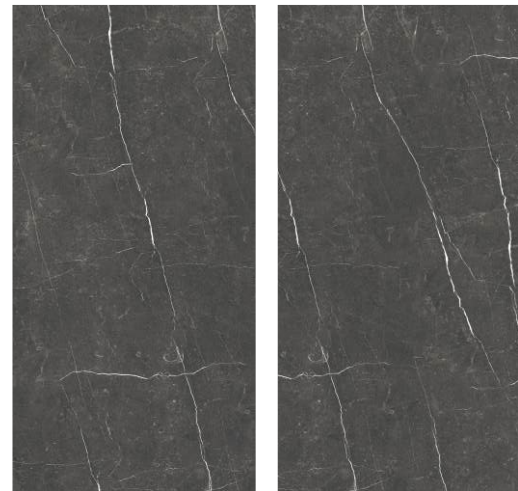

## Pulpis Black

FINISH :  
POLISHED

SIZE :  
600X1200MM

Easy to  
clean

Frost  
Resistance

Low Water  
Absorption

Dimensional  
stability

Fire  
Resistance