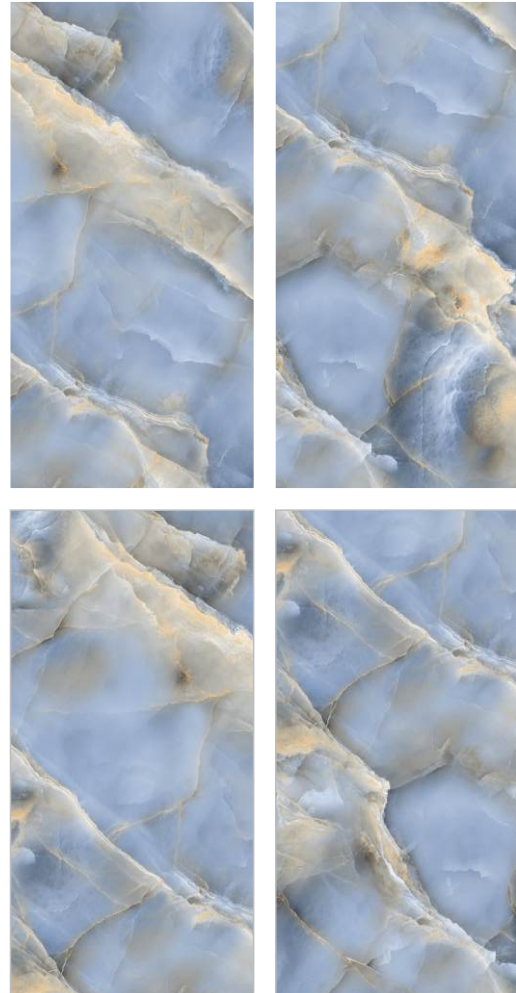

## Snow Blue

FINISH :  
POLISHED

SIZE :  
600X1200MM

Easy to  
clean

Frost  
Resistance

Low Water  
Absorption

Dimensional  
stability

Fire  
Resistance