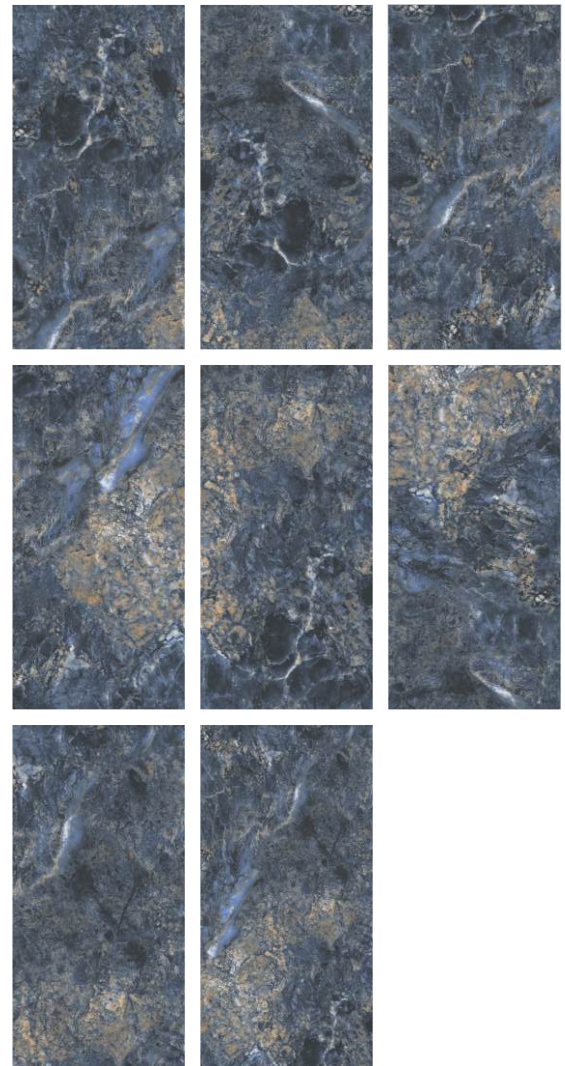

Easy to
clean

Frost
Resistance

Low Water
Absorption

Dimensional
stability

Fire
Resistance

Chemical
Resistance

Easy
Installation

Cracking
Resistance