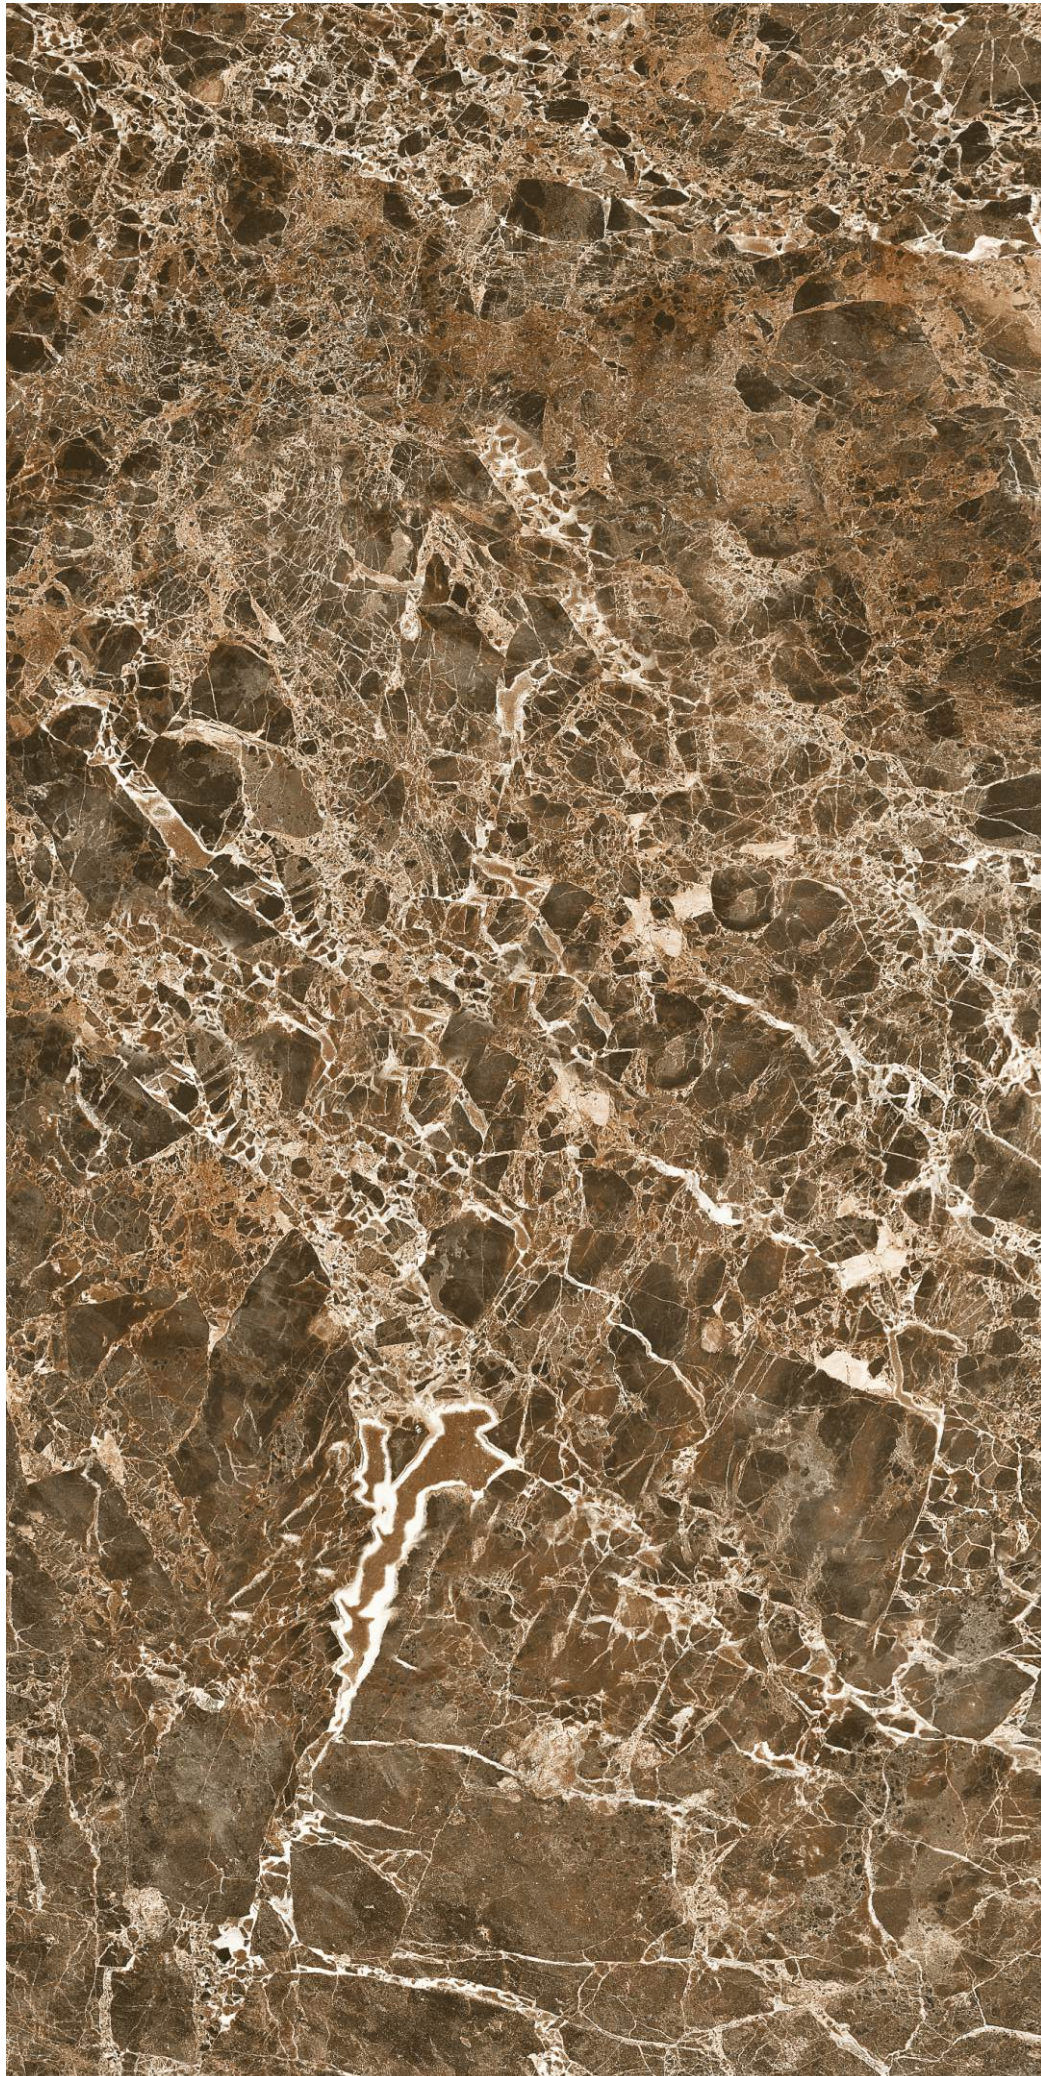

Chemical  
Resistance

Easy  
Installation

Cracking  
Resistance

**Glossy**  
collection

600x  
1200mm

Polished  
Finish

Emera Onyx  
Crema

Glossy  
collection