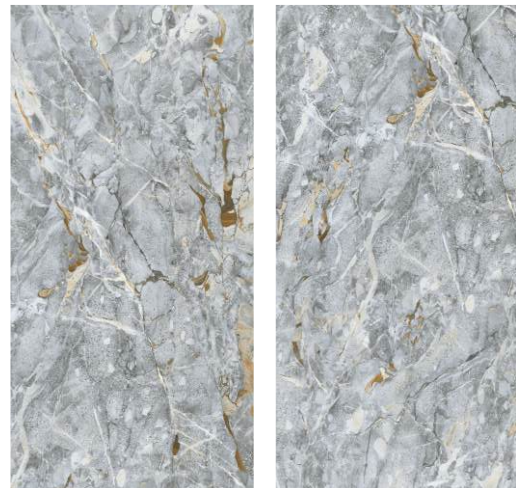

Easy to
clean

Frost
Resistance

Low Water
Absorption

Dimensional
stability

Fire
Resistance

Chemical
Resistance

Easy
Installation

Cracking
Resistance