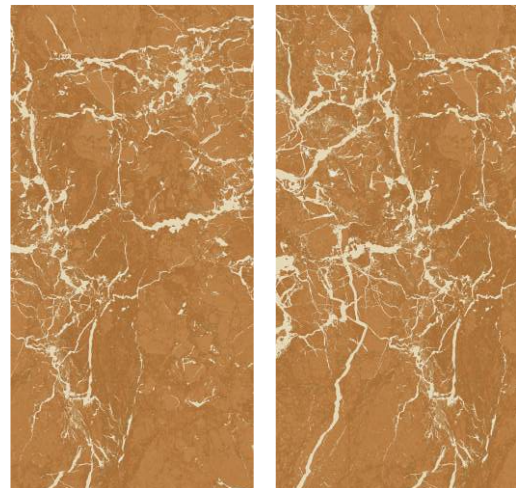

Easy to
clean

Frost
Resistance

Low Water
Absorption

Dimensional
stability

Fire
Resistance

Chemical
Resistance

Easy
Installation

Cracking
Resistance