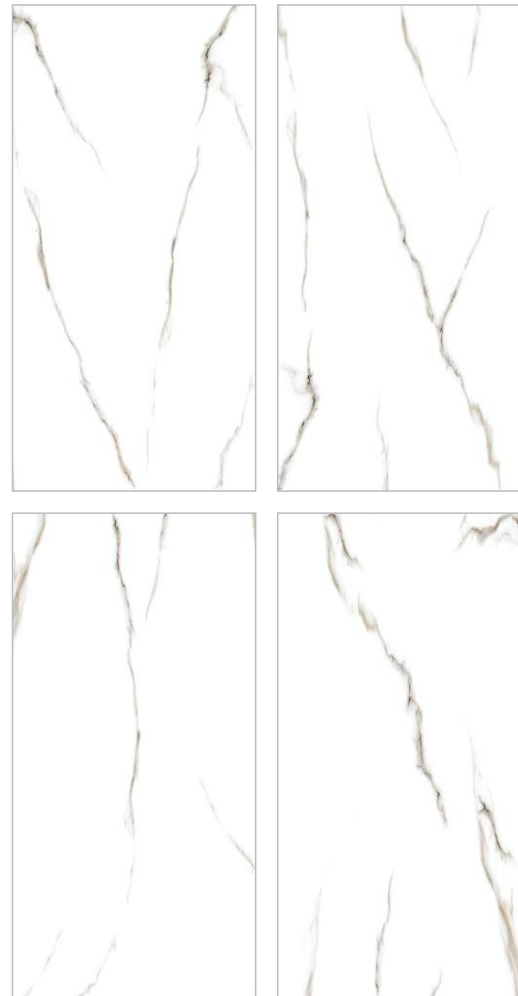

## Classic Satuario

FINISH :  
POLISHED

SIZE :  
600X1200MM

Easy to  
clean

Frost  
Resistance

Low Water  
Absorption

Dimensional  
stability

Fire  
Resistance