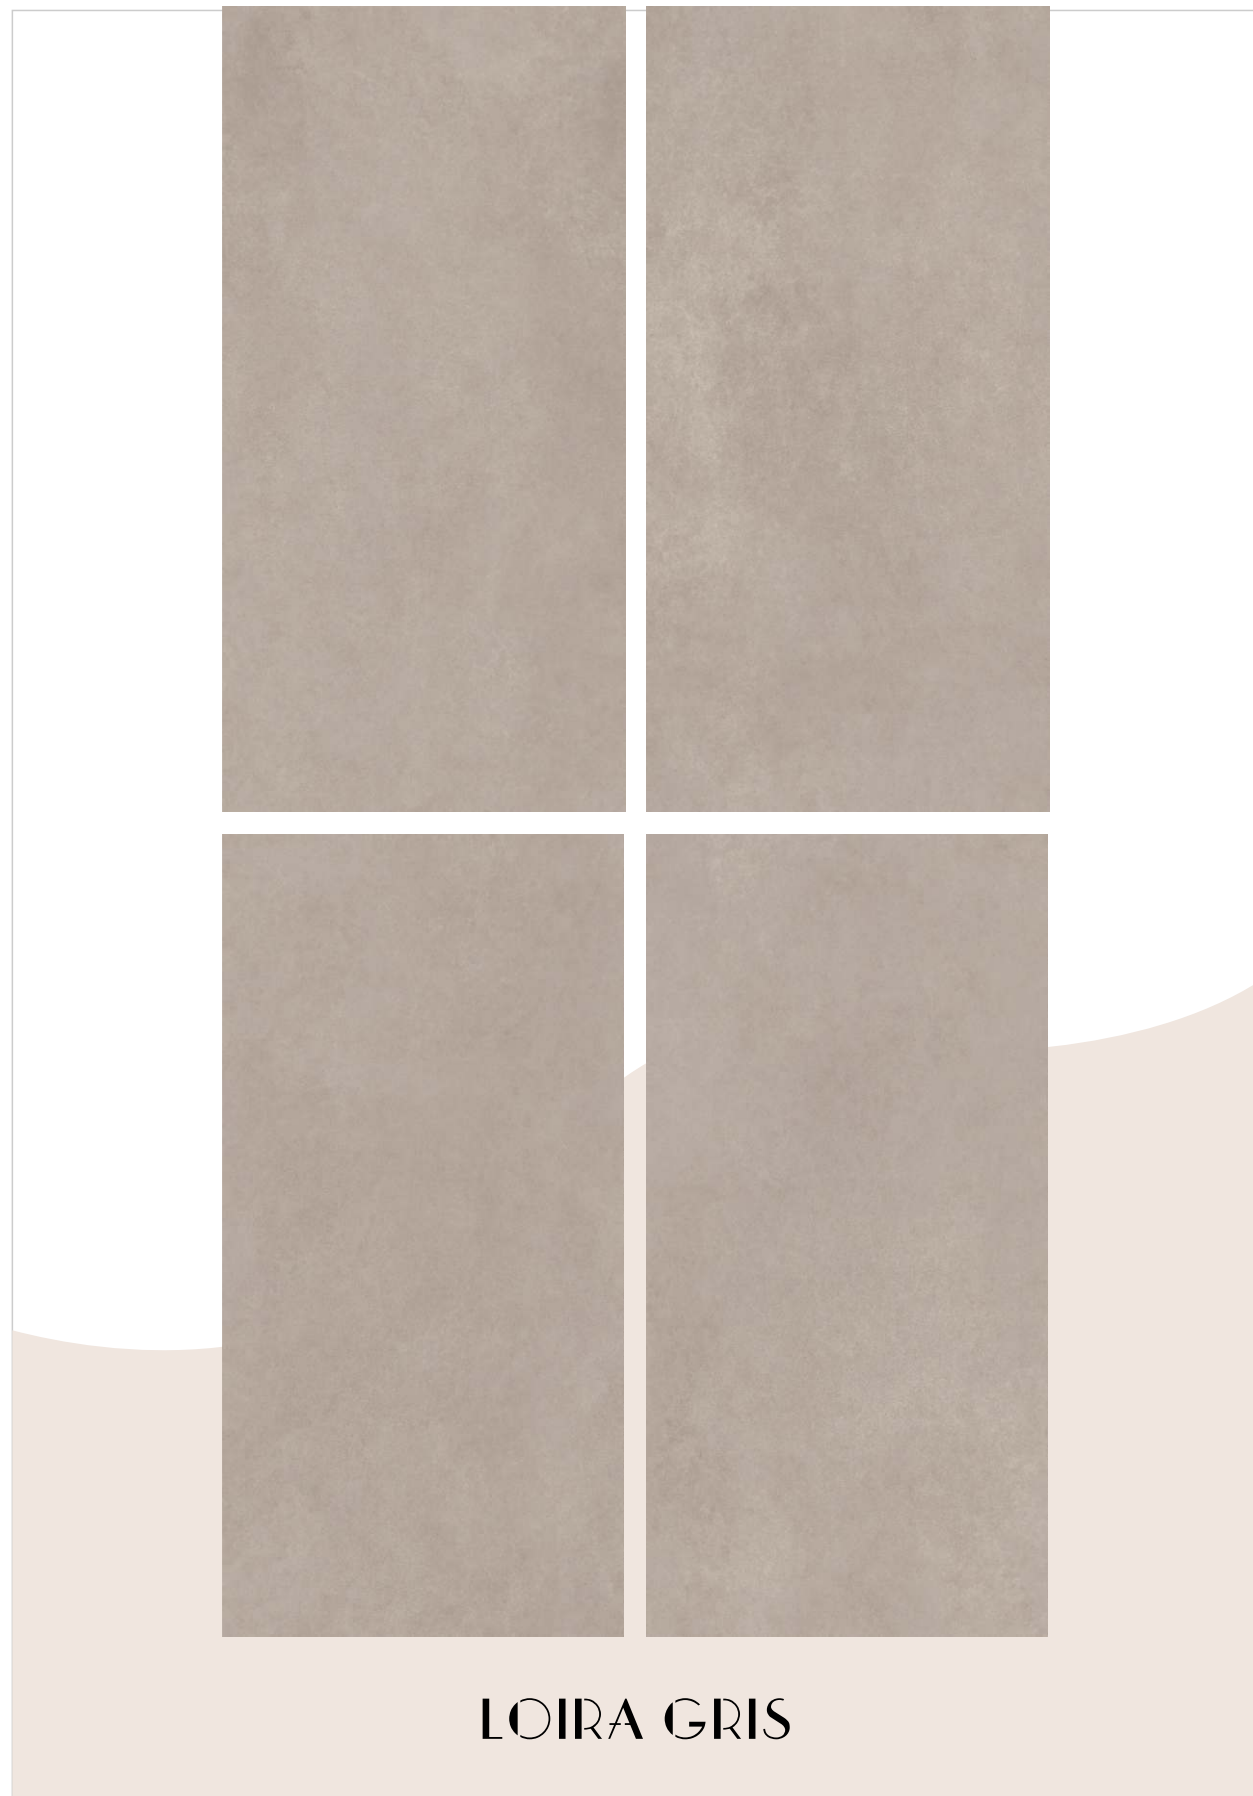

Designs to make You fall in love.

RANDOM: 04

FINISH: MATT

SIZE: 80X160 CM

RANDOM: 04

FINISH: MATT

SIZE: 80X160 CM

RANDOM: 04