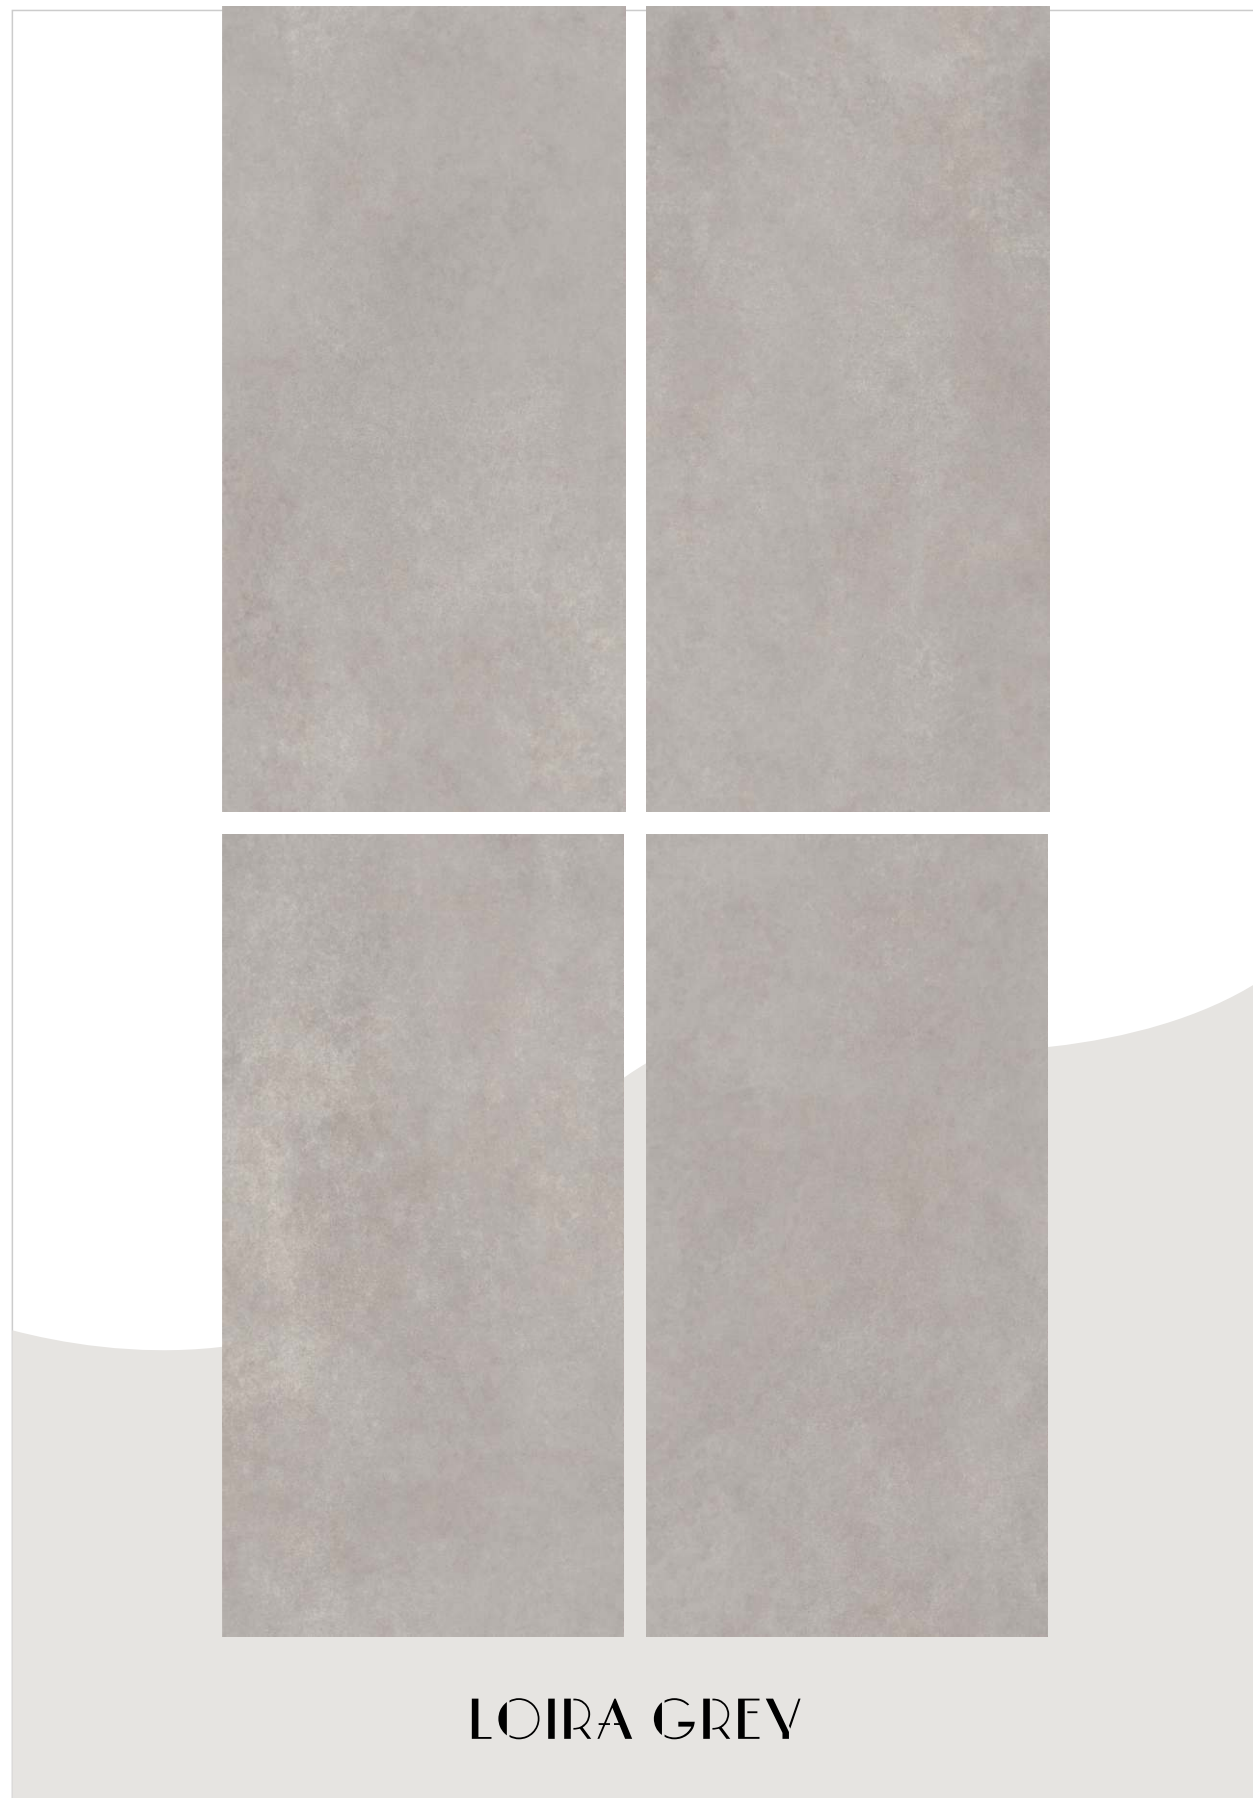

SIZE: 80X160 CM

LOIRA GREY

RANDOM: 04